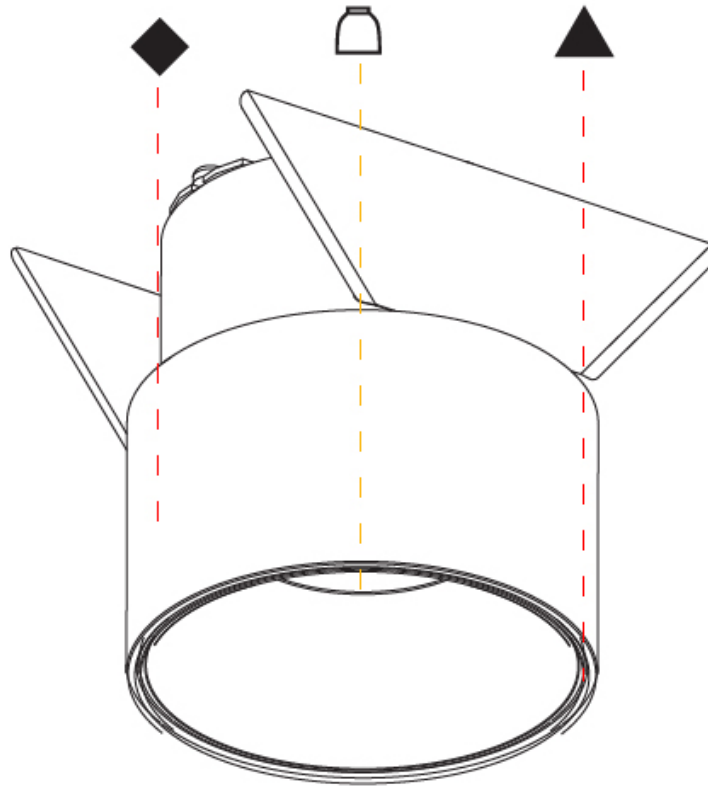

INVADER SEMI-ON RECESSED

A35540-

PROJECT	_____
TYPE	_____
SPECIFIER	_____
QUANTITY	_____
DATE	_____

A