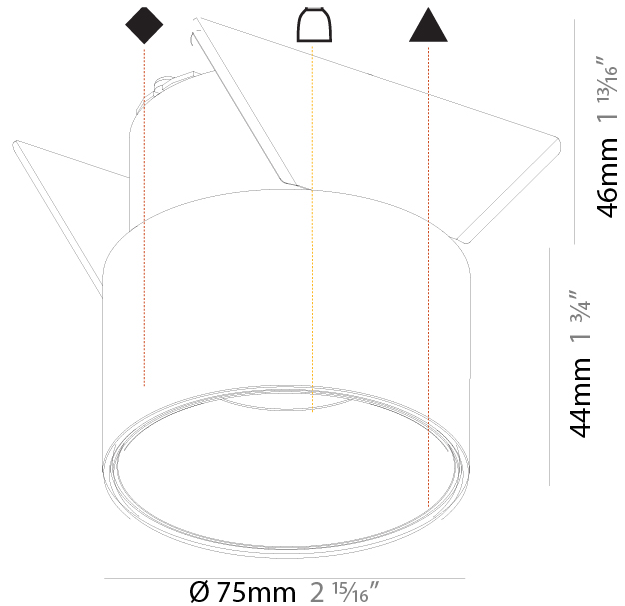

GENERAL

Series: Invader Semi-On
Brand: Prolicht
Division: Architectural
Mounting Type: Recessed
Mounting Location: Ceiling
Subcategory: Semi-Flush

PHYSICAL

Shape: Round
Diameter (mm): 75
Diameter (in): 2 15/16
Height (mm): 44
Height (in): 1 3/4
Ceiling Thickness (mm): 10 / 12.5 / 15
Ceiling Thickness (in): 3/8 or 1/2 or 9/16
Min. Recessing Depth (mm): 50
Min. Recessing Depth (in): 1 15/16
Light Distribution: Downlight
Weight (kg): 0.265
Weight (lbs): 0.584
Fixture Finish: SSR / BKV / CWI / CRY / HAB / UFT / ITA / RUA / FTG / MYG / LOD / PUS / FRO / FUP / KIA / POP / BLS / SPG / MEY / GOH / GUM / CHC / COM / ABZ / JAG / OBR / MOS / ROR
Fixture Material: Aluminum
Cut-out Measurements: D = 70mm / 2 3/4"

ELECTRICAL

Lamp Type: LED (Zhaga Standard)
Input Wattage (W): 9.7
Total Output Wattage (W): 8.3
Dimming: Tri-Mode (Non-Dimming and Phase Dimming (120Vac only) and 0-10V Dimming)
Driver Included: No
Driver Location: Recessed Housing
Driver Type: Constant Current - Universal
Driver Class: Class 2
Input Voltage (V): 120 - 277
Constant Current (MA): 250

LED

Number of LEDs: 1
Color Temperature (°K): 2700 / 3000 / 3500 / 4000
Max. Delivered Lumen (lm): 500 / 520 / 549 / 560
Nominal Lumen (lm): 734 / 762 / 801 / 817
CRI: >90 CRI
Lamp Life (hrs): 50000

OPTICAL

Reflector: 20 / 40 / 60
Adjustability: Fixed

RATINGS AND CERTIFICATIONS

Certified By: Certified for North American Standards
IP rating: IP20