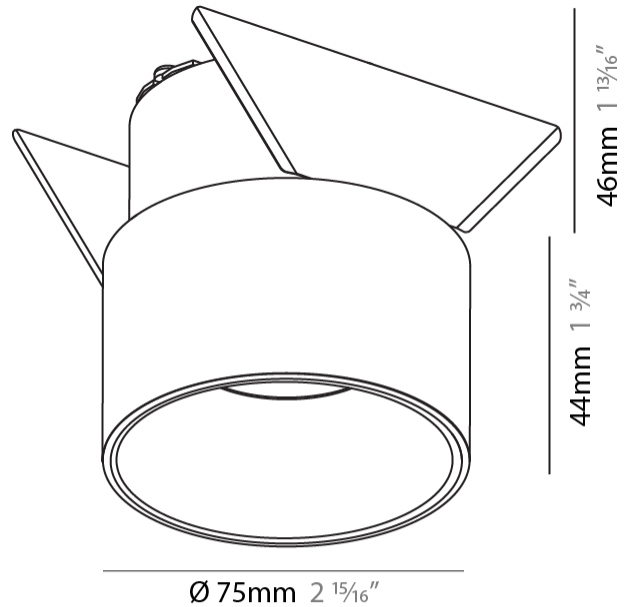

1. To build a product code in our configurator select the specify button on the base model # product page
2. To build a manual product code on this datasheet choose from the options listed below in blue font and add the suffix to the base model #

GENERAL

Series: Invader Semi-On
Brand: Prolicht
Division: Architectural
Mounting Type: Recessed
Mounting Location: Ceiling
Subcategory: Semi-Flush

PHYSICAL

Shape: Round
Diameter (mm): 75
Diameter (in): 2 15/16
Height (mm): 44
Height (in): 1 3/4
Ceiling Thickness (mm): 10 / 12.5 / 15
Ceiling Thickness (in): 3/8 or 1/2 or 9/16
Min. Recessing Depth (mm): 50
Min. Recessing Depth (in): 1 15/16
Light Distribution: Downlight
Weight (kg): 0.459
Weight (lbs): 1.01
Fixture Finish: SSR / BKV / CWI / CRY / HAB / UFT / ITA / RUA / FTG / MYG / LOD / PUS / FRO / FUP / KIA / POP / BLS / SPG / MEY / GOH / GUM / CHC / COM / ABZ / JAG / OBR / MOS / ROR
Fixture Material: Aluminum
Cut-out Measurements: D = 70mm / 2 3/4"

ELECTRICAL

Lamp Type: LED (Zhaga Standard)
Total Output Wattage (W): 15
Dimming: Dali Dimming
Driver Included: No
Driver Location: Remote
Driver Type: Constant Current - 120Vac
Input Voltage (V): 120
Constant Current (MA): 350

LED

Number of LEDs: 1
Color Temperature (°K): Warm Dim
Max. Delivered Lumen (lm): 760
Nominal Lumen (lm): 1140
CRI: >90 CRI
Lamp Life (hrs): 50000

OPTICAL

Reflector: 20 / 40 / 60

RATINGS AND CERTIFICATIONS

Certified By: Certified for North American Standards
IP rating: IP20