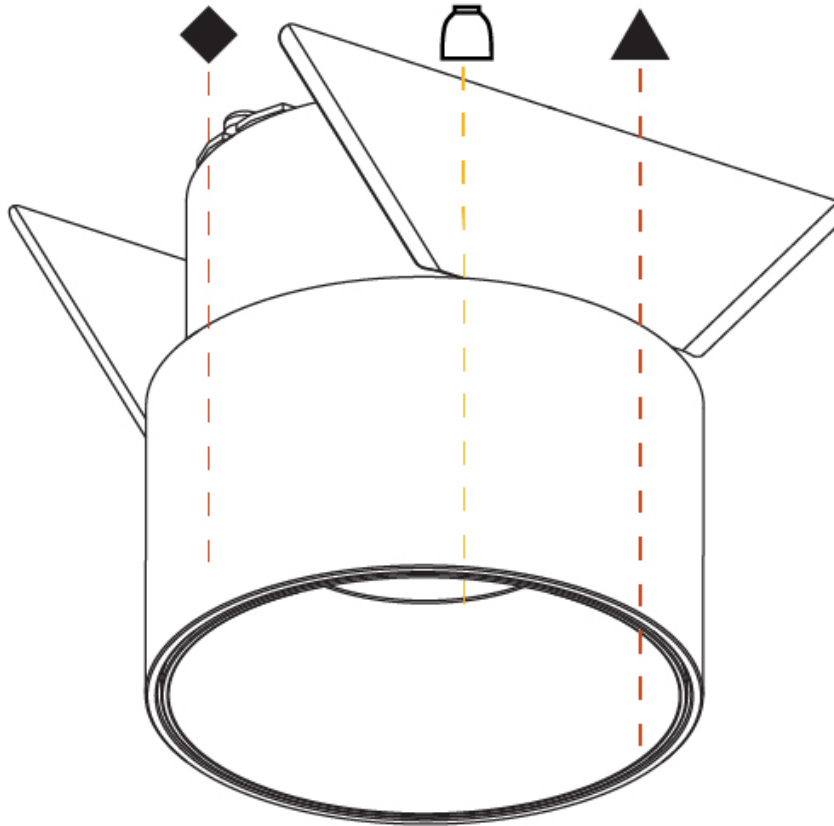

INVADER SEMI-ON RECESSED

A35607-

PROJECT	_____
TYPE	_____
SPECIFIER	_____
QUANTITY	_____
DATE	_____